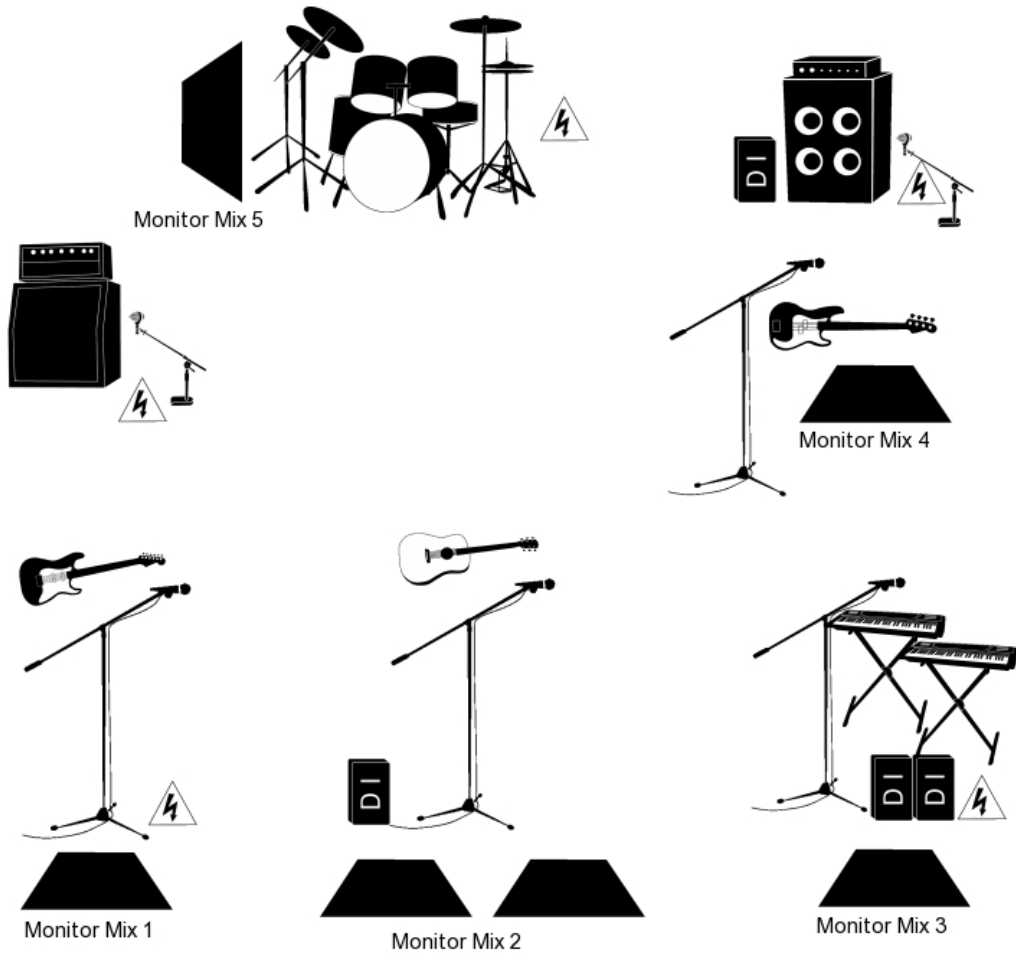

Shannon Smith – Technical Rider

S h a n n o n S m i t h - S t a g e P l o t - 2 0 0 9 - 2 0 1 0

2009.11.26:1-10.25250

FreeStagePlots.com

A U D I E N C E

Get On Stage

accepting sponsors and ads
introductory rates, band-friendly
info@freestageplots.com

Shannon Smith Input List 2009-2010

1	Kick Drum	D112	Compressor 1
2	Snare Top	SM57	Compressor 2
3	Snare Bottom	KSM 137	Gate 1
4	Hi Hats	KSM 137	
5	Tom 1	e604	Gate 2
6	Tom 2	e604	Gate 3
7	Floor 1	e604	Gate 4
8	Left Overhead	KSM 32	
9	Right Overhead	KSM 32	
10			
11	Bass D.I.	Radial DI	Compressor 3
12	Bass Mic.	Beta 52	Compressor 4
13	Acoustic	Radial DI	Compressor 5
14	Bottom Key	Radial DI	Compressor 6
15	Top Key	Radial DI	Compressor 7
16	Guitar Low	e609	
17	Guitar High	SM57	
18			
19	Vocal (Guitar)	SM58	Compressor 8
20	Shannon Vocal	AKG elle C (or wireless equivalent)	Compressor 9
21	Vocal (Keyboard)	SM 58	Compressor 10
22	Vocal (Bass)	SM58	Compressor 11
23	Vocal (Drums)	SM58	Compressor 12
24	Spare Vocal	SM58	
25			
26	Drum Reverb		
27	Vocal Reverb		
28	Delay		
29	Delay Special		
30			
31	Music Left		
32	Music Right		